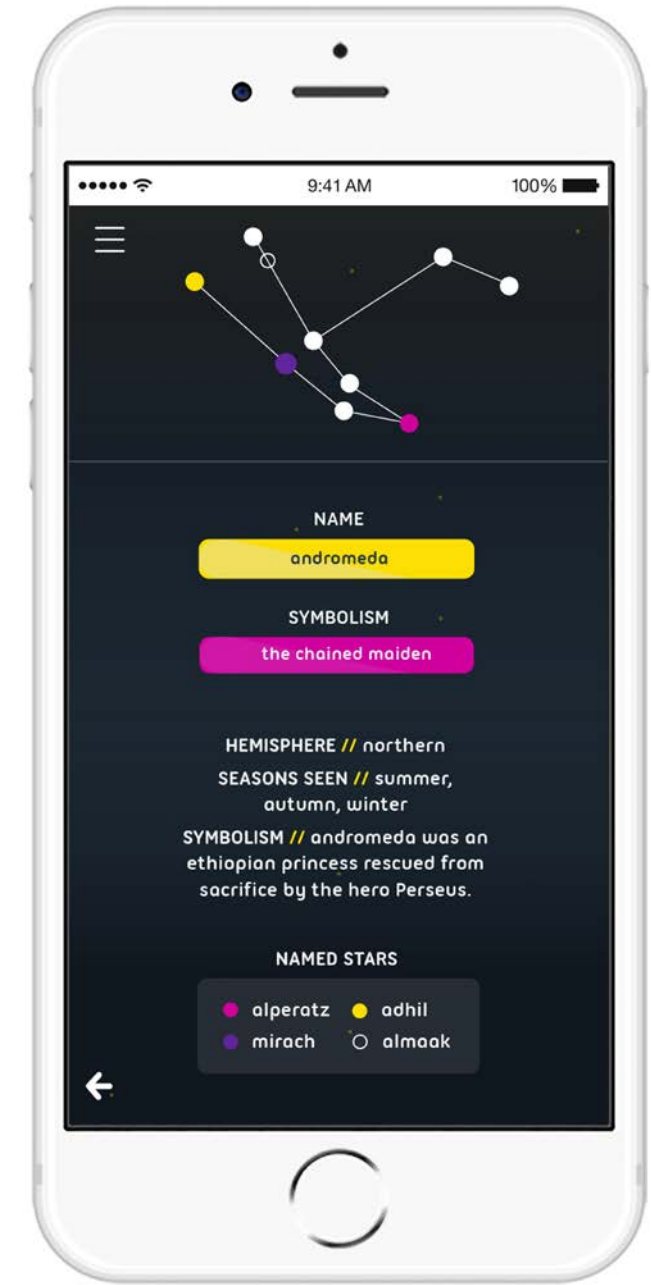

Upon clicking, three icons will appear for the user to choose, dusk/dawn, night and day.

WORLD VIEW

TO SKY PAGE

This section allows the user to point their phone to the sky to detect constellations after a series of questions.

TO SKY PAGE / QUESTIONS

TO SKY PAGE / SKY POINTER

ZODIAC SPECIFIC PAGE

This gives the user a sense of what the main constellations represent in a less overwhelming manner.

Click this button for the navigation to appear and disappear.

Upon entering the SkyView page, users are prompted to answer various questions.

Using the SkyView portion of the app, users are able to point their phone to the sky.

Once the phone detects the stars, it outlines the constellation as seen above — giving the user the option to learn more.

Zoom in to learn about the constellations in a world view.

Once close enough, the names of the constellations will appear — hold on a constellation and information will appear.

WORLD VIEW

☰