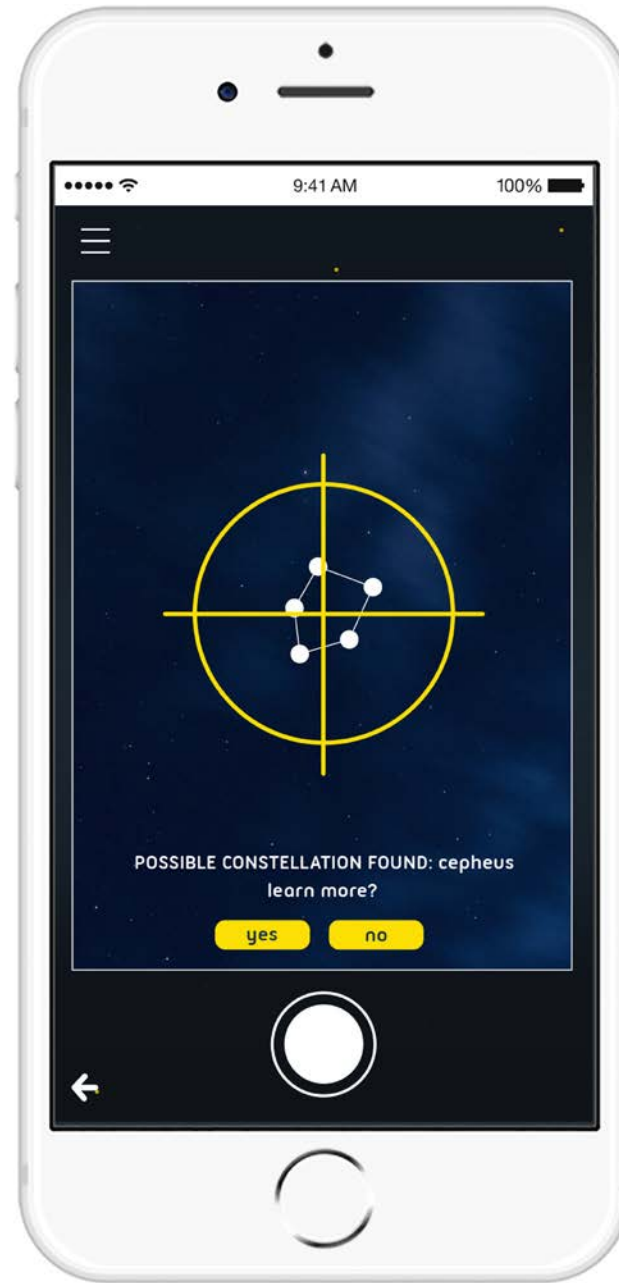

Upon clicking, three icons will appear for the user to choose, dusk/dawn, night and day.

WORLD VIEW

TO SKY PAGE

This section allows the user to point their phone to the sky to detect constellations after a series of questions.

TO SKY PAGE / QUESTIONS

TO SKY PAGE / SKY POINTER

ZODIAC SPECIFIC PAGE

This gives the user a sense of what the main constellations represent in a less overwhelming manner.

Click this button for the navigation to appear and disappear.

Upon entering the SkyView page, users are prompted to answer various questions.

Using the SkyView portion of the app, users are able to point their phone to the sky.

Once the phone detects the stars, it outlines the constellation as seen above — giving the user the option to learn more.

Zoom in to learn about the constellations in a world view.

Once close enough, the names of the constellations will appear — hold on a constellation and information will appear.

WORLD VIEW

☰