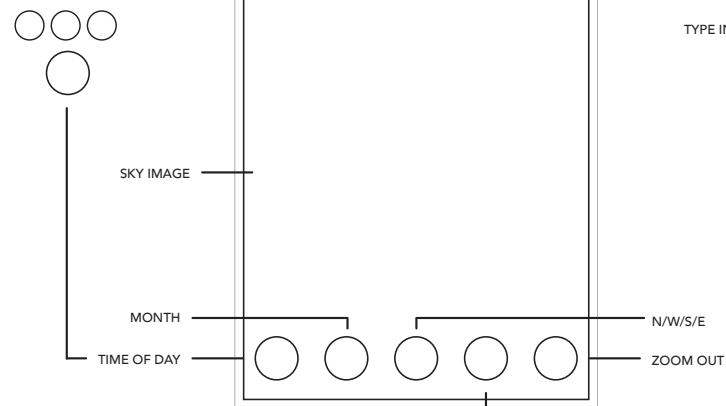

LOADING SCREEN

HOME PAGE

LEARN PAGE

LEARN PAGE / SPECIFIC CONSTELLATION

Learn about the name and specifics of each constellation, along with the image and key.

ZODIAC PAGE

This page allows users to find their zodiac and learn the constellations associated with it.

Upon clicking, three icons will appear for the user to choose, dusk/dawn, night and day.

WORLD VIEW

TO SKY PAGE

This section allows the user to point their phone to the sky to detect constellations after a series of questions.