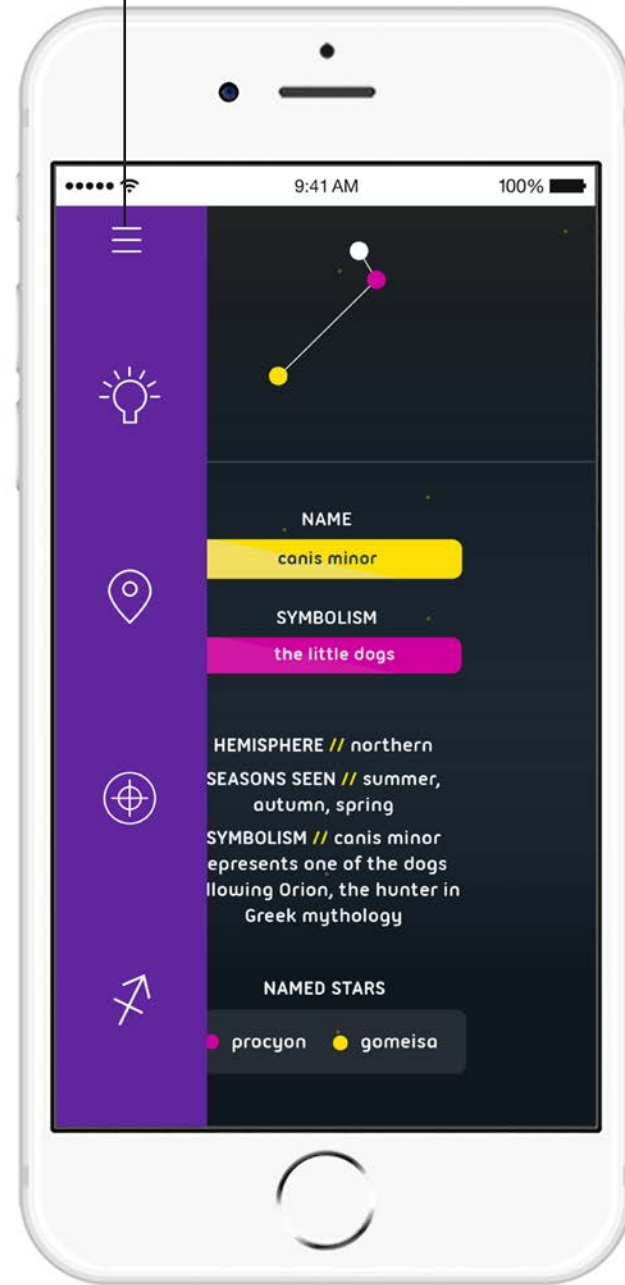

Upon clicking, three icons will appear for the user to choose, dusk/dawn, night and day.

WORLD VIEW

TO SKY PAGE

This section allows the user to point their phone to the sky to detect constellations after a series of questions.

TO SKY PAGE / QUESTIONS

TO SKY PAGE / SKY POINTER

ZODIAC SPECIFIC PAGE

This gives the user a sense of what the main constellations represent in a less overwhelming manner.

Click this button for the navigation to appear and disappear.

Upon entering the SkyView page, users are prompted to answer various questions.

Using the SkyView portion of the app, users are able to point their phone to the sky.

Once the phone detects the stars, it outlines the constellation as seen above — giving the user the option to learn more.

Zoom in to learn about the constellations in a world view.

Once close enough, the names of the constellations will appear — hold on a constellation and information will appear.

WORLD VIEW

☰