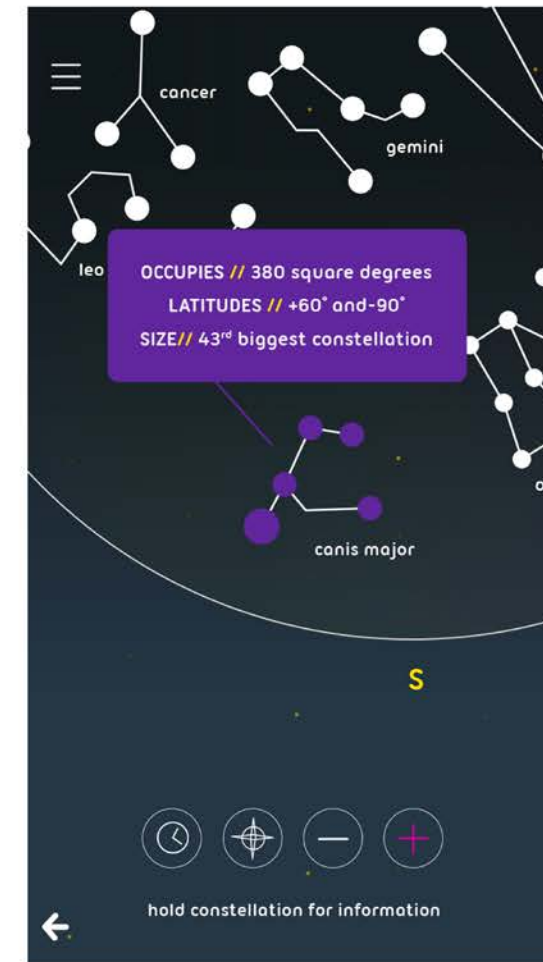

Upon clicking, three icons will appear for the user to choose, dusk/dawn, night and day.

WORLD VIEW

TO SKY PAGE

This section allows the user to point their phone to the sky to detect constellations after a series of questions.

TO SKY PAGE / QUESTIONS

TO SKY PAGE / SKY POINTER

ZODIAC SPECIFIC PAGE

This gives the user a sense of what the main constellations represent in a less overwhelming manner.

Click this button for the navigation to appear and disappear.

Upon entering the SkyView page, users are prompted to answer various questions.

Using the SkyView portion of the app, users are able to point their phone to the sky.

Once the phone detects the stars, it outlines the constellation as seen above — giving the user the option to learn more.

Zoom in to learn about the constellations in a world view.

Once close enough, the names of the constellations will appear — hold on a constellation and information will appear.

WORLD VIEW

☰