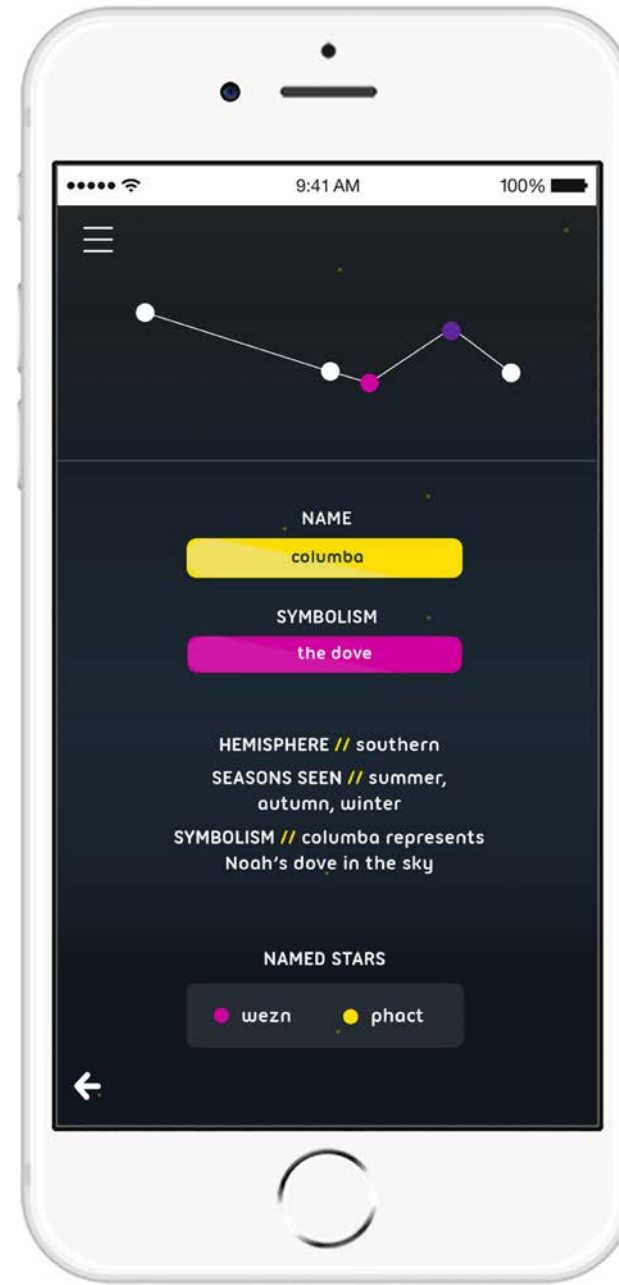

Upon clicking, three icons will appear for the user to choose, dusk/dawn, night and day.

WORLD VIEW

TO SKY PAGE

This section allows the user to point their phone to the sky to detect constellations after a series of questions.

TO SKY PAGE / QUESTIONS

TO SKY PAGE / SKY POINTER

ZODIAC SPECIFIC PAGE

This gives the user a sense of what the main constellations represent in a less overwhelming manner.

Click this button for the navigation to appear and disappear.

Upon entering the SkyView page, users are prompted to answer various questions.

Using the SkyView portion of the app, users are able to point their phone to the sky.

Once the phone detects the stars, it outlines the constellation as seen above — giving the user the option to learn more.

Zoom in to learn about the constellations in a world view.

Once close enough, the names of the constellations will appear — hold on a constellation and information will appear.

WORLD VIEW

☰