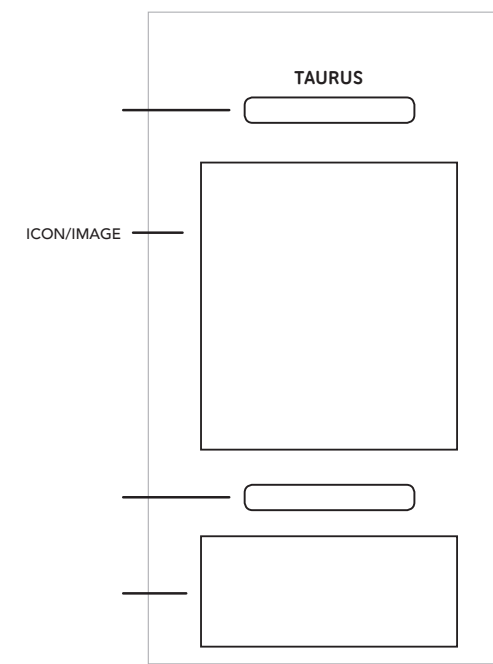

Upon clicking, three icons will appear for the user to choose, dusk/dawn, night and day.

WORLD VIEW

TO SKY PAGE

This section allows the user to point their phone to the sky to detect constellations after a series of questions.

TO SKY PAGE / QUESTIONS

TO SKY PAGE / SKY POINTER

ZODIAC SPECIFIC PAGE

This gives the user a sense of what the main constellations represent in a less overwhelming manner.

Click this button for the navigation to appear and disappear.