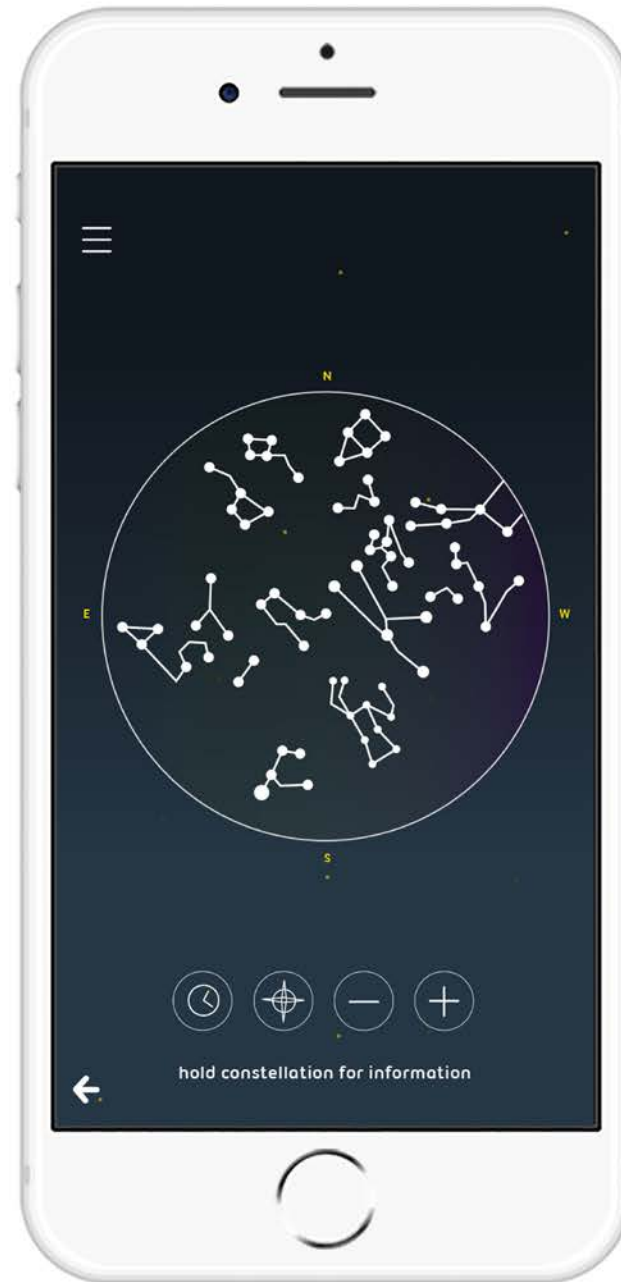

Upon clicking, three icons will appear for the user to choose, dusk/dawn, night and day.

WORLD VIEW

TO SKY PAGE

This section allows the user to point their phone to the sky to detect constellations after a series of questions.

TO SKY PAGE / QUESTIONS

TO SKY PAGE / SKY POINTER

ZODIAC SPECIFIC PAGE

This gives the user a sense of what the main constellations represent in a less overwhelming manner.

Click this button for the navigation to appear and disappear.

Upon entering the SkyView page, users are prompted to answer various questions.

Using the SkyView portion of the app, users are able to point their phone to the sky.

Once the phone detects the stars, it outlines the constellation as seen above — giving the user the option to learn more.

Zoom in to learn about the constellations in a world view.

Once close enough, the names of the constellations will appear — hold on a constellation and information will appear.

WORLD VIEW

☰