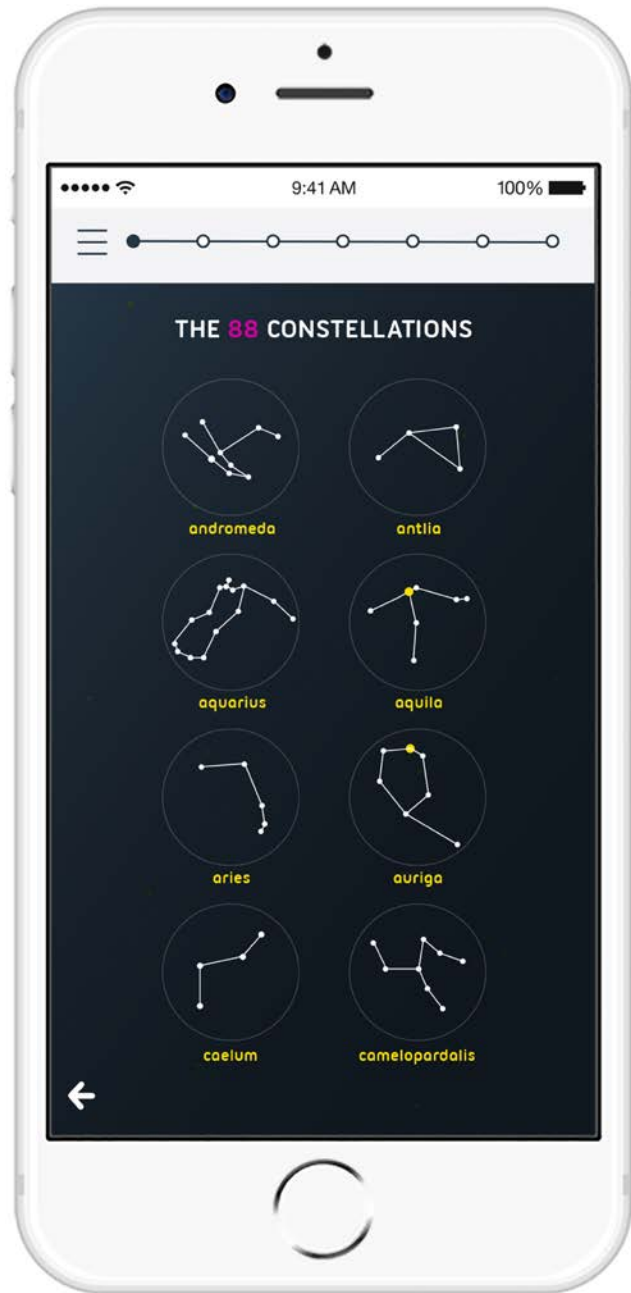

Upon clicking, three icons will appear for the user to choose, dusk/dawn, night and day.

WORLD VIEW

TO SKY PAGE

This section allows the user to point their phone to the sky to detect constellations after a series of questions.

TO SKY PAGE / QUESTIONS

TO SKY PAGE / SKY POINTER

ZODIAC SPECIFIC PAGE

This gives the user a sense of what the main constellations represent in a less overwhelming manner.

Click this button for the navigation to appear and disappear.

Upon entering the SkyView page, users are prompted to answer various questions.

Using the SkyView portion of the app, users are able to point their phone to the sky.

Once the phone detects the stars, it outlines the constellation as seen above — giving the user the option to learn more.

Zoom in to learn about the constellations in a world view.

Once close enough, the names of the constellations will appear — hold on a constellation and information will appear.

WORLD VIEW

☰