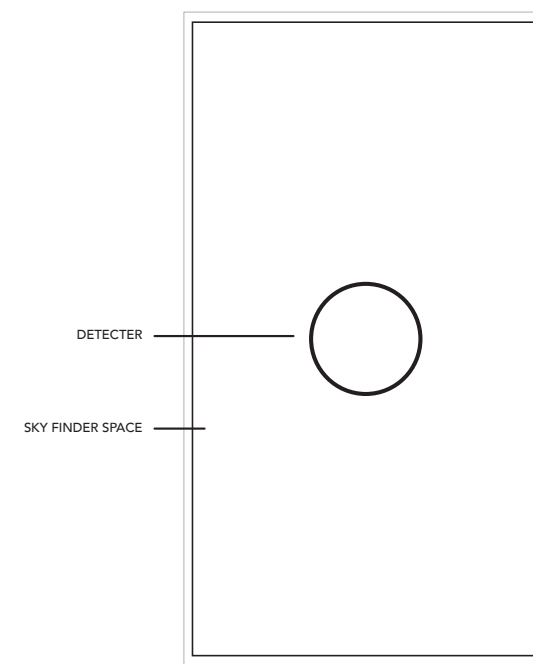

TO SKY PAGE / SKY POINTER