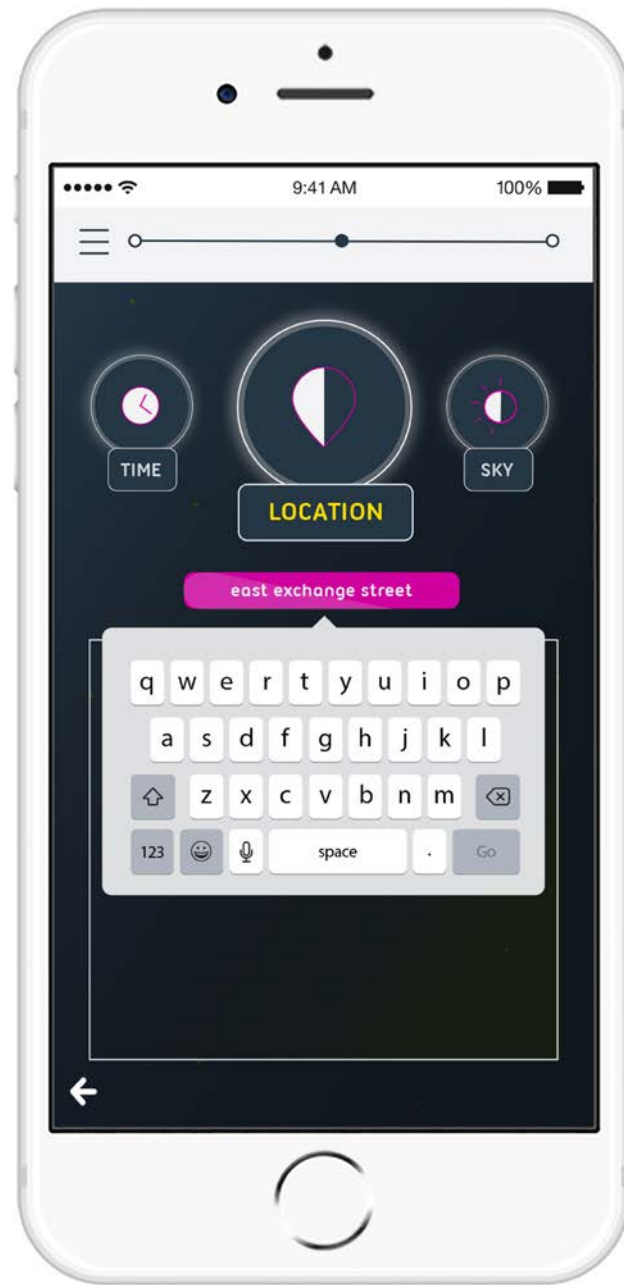

Upon clicking, three icons will appear for the user to choose, dusk/dawn, night and day.

WORLD VIEW

TO SKY PAGE

This section allows the user to point their phone to the sky to detect constellations after a series of questions.

TO SKY PAGE / QUESTIONS

TO SKY PAGE / SKY POINTER

ZODIAC SPECIFIC PAGE

This gives the user a sense of what the main constellations represent in a less overwhelming manner.

Click this button for the navigation to appear and disappear.

Upon entering the SkyView page, users are prompted to answer various questions.

Using the SkyView portion of the app, users are able to point their phone to the sky.

Once the phone detects the stars, it outlines the constellation as seen above — giving the user the option to learn more.

Zoom in to learn about the constellations in a world view.

Once close enough, the names of the constellations will appear — hold on a constellation and information will appear.

WORLD VIEW

☰